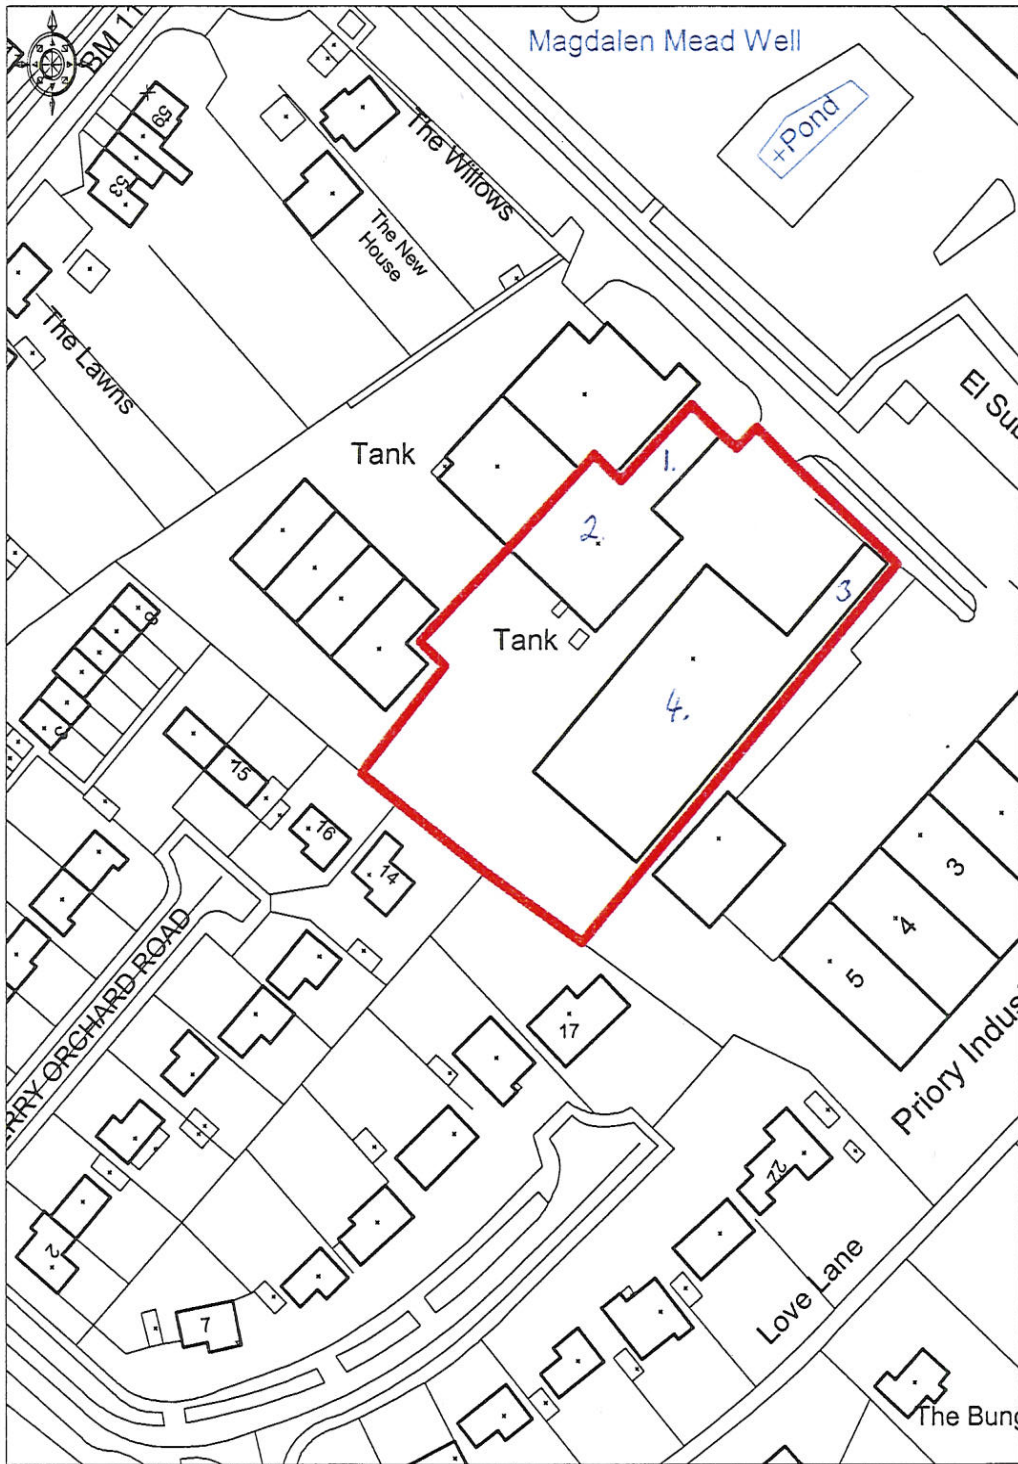

Priory Road Industrial Estate
Tetbury

Ordnance Survey

© Crown Copyright 2006. All rights reserved. Licence number 100020449. Plotted Scale - 1:1250

This plan is published for the convenience of identification only and although believed to be correct is not guaranteed and it does not form any part of any contract. © Crown Copyright. All rights reserved. Licence Number 100017659

 King Sturge